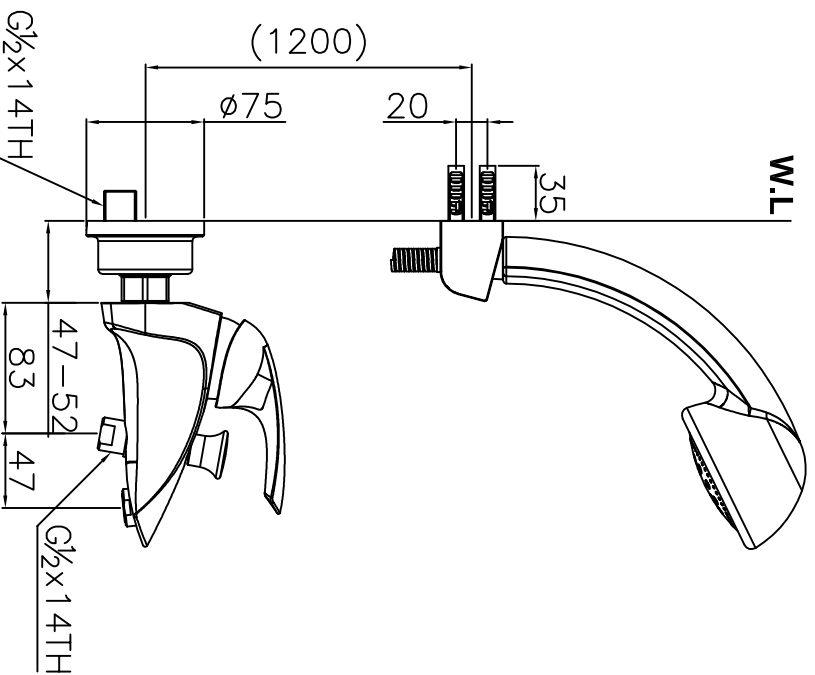

TOP VIEW

FRONT VIEW

SIDE VIEW

W.L

*American
Standard*

TONIC S/L Bath Shower. CR

토닉 벽걸이 샤워욕조용

KF-2851.55A.6FM0XX

Scale 1 : 1